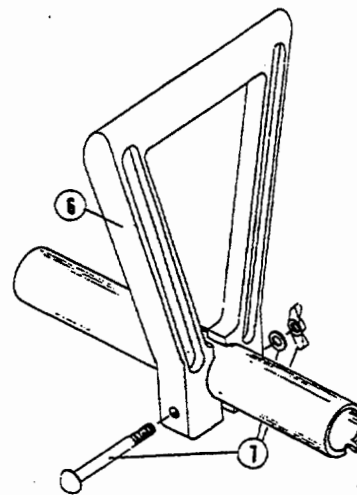

ENGINE PARTS - SERVISTAR 365SSR

Item	Part No.	Description
1	683414	Air Filter Cover Assembly (includes items 2, 5)
2	682052	Choke Knob Assembly
3	682505	Carburetor Mounting Screw Assembly
4	682048	Throttle Adjustment Assembly (Walbro)
4	147640	Throttle Adjustment Assembly (Tillotson)
5	610312	Air Cleaner Filter
6	180004	Carburetor Assembly
7	610675	Carburetor Gasket (10 pack)
8	180007	Carburetor Mount Assembly
9	147573	Reed Assembly
10	180002	Power Shaft Assembly
11	612115	Carburetor Mount Gasket
12	147015	Crankcase
13	682041	Inner Bearing Assembly
14	610309	Seal
15	610308	Outer Bearing
16	682040	Snap Ring Assembly
17	145308	Front Mounting Pad
18	612134	Rear Mounting Pad
19	180044	Fuel Tank (includes items 20 and 21)
20	180000	Fuel Cap Assembly
21	682039	Fuel Line Assembly
22	683065	Shroud Assembly
23	153624	Flywheel Assembly
24	683078	Shroud Extension and Stand
25	610303	Square Drive Nut
26	613102	Recoil Spring
27	683856	Recoil Pulley Assembly
28	682546	Pulley Retainer Assembly
29	611061	Rope Guide
30	610300	Pull Handle
31	613103	Rope

* not shown

The above part numbers are for serial numbers 002051701 thru 101052250.

BOOM & TRIMMER PARTS - SERVISTAR 365SSR

Item	Part No.	Description
1	153316	Throttle Trigger Assembly
2	147590	Main Handle Grip
3	147594	Throttle Cable Housing Assembly
4	610315	Throttle Cable
5	610314	Throttle Trigger Spring
6	145568	D-Handle
7	153317	D-Handle Hardware Assembly
8	147365	Drive Shaft Assembly (black)
9	153597	Lower Clamp Assembly
10	682064	Flexible Drive Shaft
11	145570	Retaining Ring
12	145567	Washer
13	153312	Bushing Housing Assembly
14	153318	Guard Mounting Screw Assembly
15	147364	Guard and Blade Assembly
16	145569	Anti-Rotation Screw
17	682061	Blade Assembly
18	153313	Spool Shaft
19	153647	Outer Spool and Eyelet Assembly
20	145566	Eyelet
21	610660	Retainer (10 pack)
22	610317	Spring
23	153600	Inner Reel
24	147377	Bump Head Knob Assembly (SSR24403)
*	153648	Cutting Head, Guard and Mount Assembly