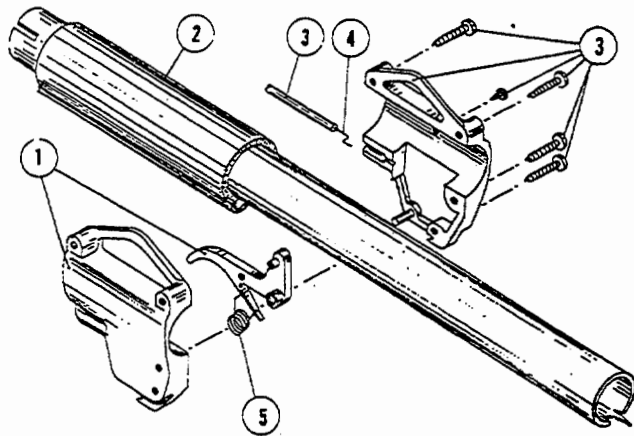

ENGINE PARTS - SERVISTAR 365SSR

Item	Part No.	Description
1	683414	Air Filter Cover Assembly (includes items 2, 5)
2	682052	Choke Knob Assembly
3	682505	Carburetor Mounting Screw Assembly
4	682048	Throttle Adjustment Assembly (Walbro)
4	147640	Throttle Adjustment Assembly (Tillotson)
5	610312	Air Cleaner Filter
6	180004	Carburetor Assembly
7	610675	Carburetor Gasket (10 pack)
8	180007	Carburetor Mount Assembly
9	147573	Reed Assembly
10	180002	Power Shaft Assembly
11	612115	Carburetor Mount Gasket
12	147015	Crankcase
13	682041	Inner Bearing Assembly
14	610309	Seal
15	610308	Outer Bearing
16	682040	Snap Ring Assembly
17	145308	Front Mounting Pad
18	612134	Rear Mounting Pad
19	180044	Fuel Tank (includes items 20 and 21)
20	180000	Fuel Cap Assembly
21	682039	Fuel Line Assembly
22	683065	Shroud Assembly
23	153624	Flywheel Assembly
24	683078	Shroud Extension and Stand
25	610303	Square Drive Nut
26	613102	Recoil Spring
27	683856	Recoil Pulley Assembly
28	682546	Pulley Retainer Assembly
29	611061	Rope Guide
30	610300	Pull Handle
31	613103	Rope

* not shown

The above part numbers are for serial numbers 002051701 thru 101052250.

BOOM & TRIMMER PARTS - SERVISTAR 365SSR

Item	Part No.	Description
1	153316	Throttle Trigger Assembly
2	147590	Main Handle Grip
3	147594	Throttle Cable Housing Assembly
4	610315	Throttle Cable
5	610314	Throttle Trigger Spring
6	145568	D-Handle
7	153317	D-Handle Hardware Assembly
8	147365	Drive Shaft Assembly (black)
9	153597	Lower Clamp Assembly
10	682064	Flexible Drive Shaft
11	145570	Retaining Ring
12	145567	Washer
13	153312	Bushing Housing Assembly
14	153318	Guard Mounting Screw Assembly
15	147364	Guard and Blade Assembly
16	145569	Anti-Rotation Screw
17	682061	Blade Assembly
18	153313	Spool Shaft
19	153647	Outer Spool and Eyelet Assembly
20	145566	Eyelet
21	610660	Retainer (10 pack)
22	610317	Spring
23	153600	Inner Reel
24	147377	Bump Head Knob Assembly (SSR24403)
*	153648	Cutting Head, Guard and Mount Assembly