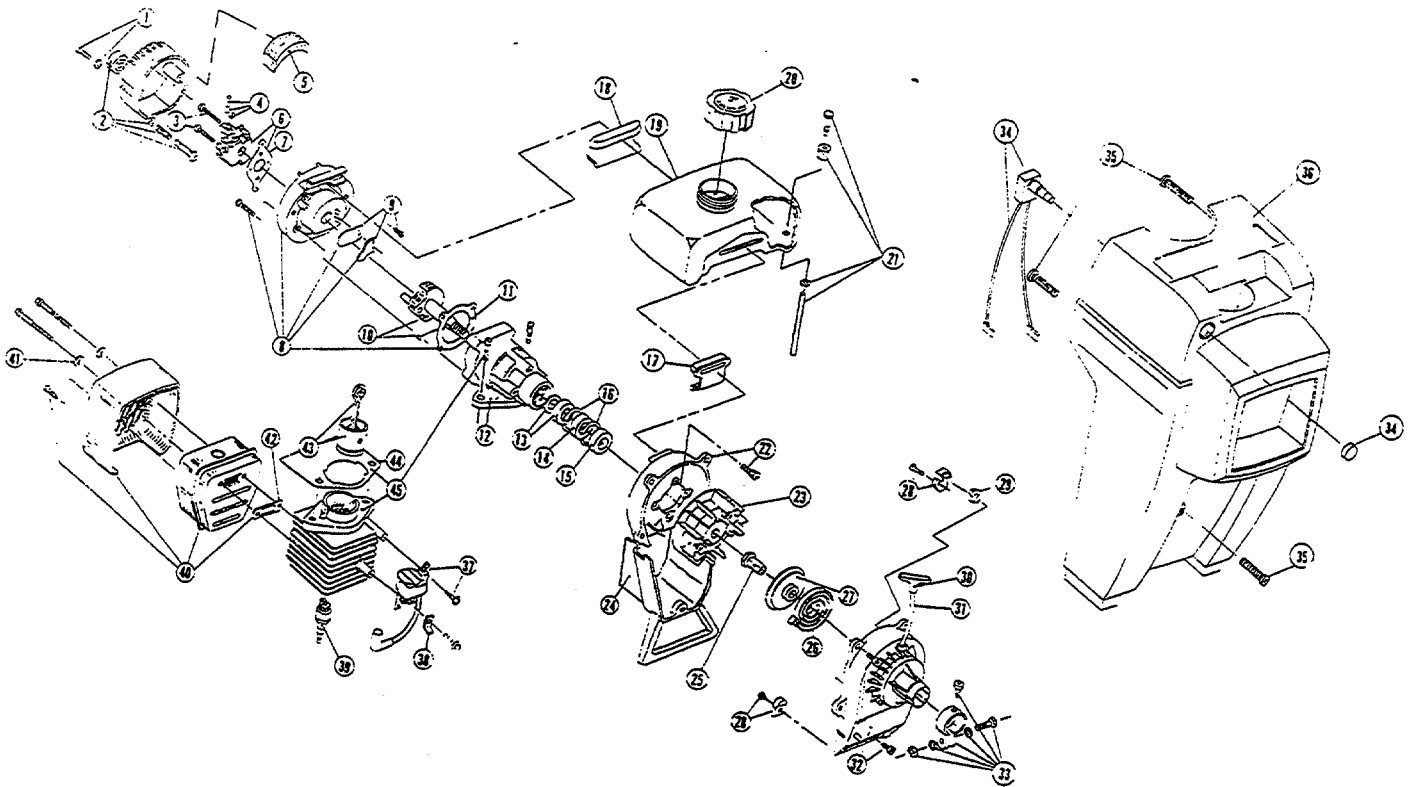

ENGINE PARTS - SERVISTAR 365SSR

Item	Part No.	Description
1	683414	Air Filter Cover Assembly (includes items 2, 5)
2	682052	Choke Knob Assembly
3	682505	Carburetor Mounting Screw Assembly
4	682048	Throttle Adjustment Assembly (Walbro)
4	147640	Throttle Adjustment Assembly (Tillotson)
5	610312	Air Cleaner Filter
6	180004	Carburetor Assembly
7	610675	Carburetor Gasket (10 pack)
8	180007	Carburetor Mount Assembly
9	147573	Reed Assembly
10	180002	Power Shaft Assembly
11	612115	Carburetor Mount Gasket
12	147015	Crankcase
13	682041	Inner Bearing Assembly
14	610309	Seal
15	610308	Outer Bearing
16	682040	Snap Ring Assembly
17	145308	Front Mounting Pad
18	612134	Rear Mounting Pad
19	180044	Fuel Tank (includes items 20 and 21)
20	180000	Fuel Cap Assembly
21	682039	Fuel Line Assembly
22	683065	Shroud Assembly
23	153624	Flywheel Assembly
24	683078	Shroud Extension and Stand
25	610303	Square Drive Nut
26	613102	Recoil Spring
27	683856	Recoil Pulley Assembly
28	682546	Pulley Retainer Assembly
29	611061	Rope Guide
30	610300	Pull Handle
31	613103	Rope

* not shown

The above part numbers are for serial numbers 002051701 thru 101052250.

BOOM & TRIMMER PARTS - SERVISTAR 365SSR

Item	Part No.	Description
1	153316	Throttle Trigger Assembly
2	147590	Main Handle Grip
3	147594	Throttle Cable Housing Assembly
4	610315	Throttle Cable
5	610314	Throttle Trigger Spring
6	145568	D-Handle
7	153317	D-Handle Hardware Assembly
8	147365	Drive Shaft Assembly (black)
9	153597	Lower Clamp Assembly
10	682064	Flexible Drive Shaft
11	145570	Retaining Ring
12	145567	Washer
13	153312	Bushing Housing Assembly
14	153318	Guard Mounting Screw Assembly
15	147364	Guard and Blade Assembly
16	145569	Anti-Rotation Screw
17	682061	Blade Assembly
18	153313	Spool Shaft
19	153647	Outer Spool and Eyelet Assembly
20	145566	Eyelet
21	610660	Retainer (10 pack)
22	610317	Spring
23	153600	Inner Reel
24	147377	Bump Head Knob Assembly (SSR24403)
*	153648	Cutting Head, Guard and Mount Assembly