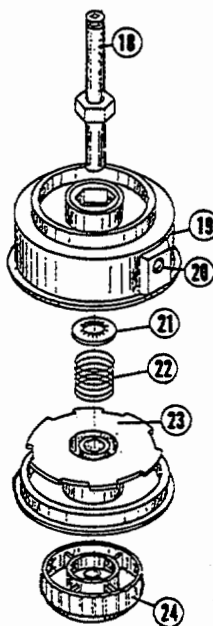

ENGINE PARTS - SERVISTAR 365SSR

Item	Part No.	Description
1	683414	Air Filter Cover Assembly (includes items 2, 5)
2	682052	Choke Knob Assembly
3	682505	Carburetor Mounting Screw Assembly
4	682048	Throttle Adjustment Assembly (Walbro)
4	147640	Throttle Adjustment Assembly (Tillotson)
5	610312	Air Cleaner Filter
6	180004	Carburetor Assembly
7	610675	Carburetor Gasket (10 pack)
8	180007	Carburetor Mount Assembly
9	147573	Reed Assembly
10	180002	Power Shaft Assembly
11	612115	Carburetor Mount Gasket
12	147015	Crankcase
13	682041	Inner Bearing Assembly
14	610309	Seal
15	610308	Outer Bearing
16	682040	Snap Ring Assembly
17	145308	Front Mounting Pad
18	612134	Rear Mounting Pad
19	180044	Fuel Tank (includes items 20 and 21)
20	180000	Fuel Cap Assembly
21	682039	Fuel Line Assembly
22	683065	Shroud Assembly
23	153624	Flywheel Assembly
24	683078	Shroud Extension and Stand
25	610303	Square Drive Nut
26	613102	Recoil Spring
27	683856	Recoil Pulley Assembly
28	682546	Pulley Retainer Assembly
29	611061	Rope Guide
30	610300	Pull Handle
31	613103	Rope

* not shown

The above part numbers are for serial numbers 002051701 thru 101052250.

BOOM & TRIMMER PARTS - SERVISTAR 365SSR

Item	Part No.	Description
1	153316	Throttle Trigger Assembly
2	147590	Main Handle Grip
3	147594	Throttle Cable Housing Assembly
4	610315	Throttle Cable
5	610314	Throttle Trigger Spring
6	145568	D-Handle
7	153317	D-Handle Hardware Assembly
8	147365	Drive Shaft Assembly (black)
9	153597	Lower Clamp Assembly
10	682064	Flexible Drive Shaft
11	145570	Retaining Ring
12	145567	Washer
13	153312	Bushing Housing Assembly
14	153318	Guard Mounting Screw Assembly
15	147364	Guard and Blade Assembly
16	145569	Anti-Rotation Screw
17	682061	Blade Assembly
18	153313	Spool Shaft
19	153647	Outer Spool and Eyelet Assembly
20	145566	Eyelet
21	610660	Retainer (10 pack)
22	610317	Spring
23	153600	Inner Reel
24	147377	Bump Head Knob Assembly (SSR24403)
*	153648	Cutting Head, Guard and Mount Assembly