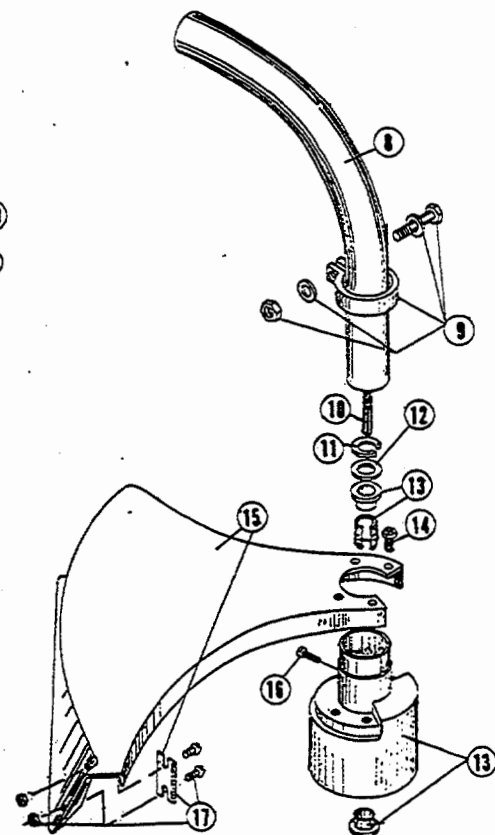

ENGINE PARTS - SERVISTAR 365SSR

Item	Part No.	Description
1	683414	Air Filter Cover Assembly (includes items 2, 5)
2	682052	Choke Knob Assembly
3	682505	Carburetor Mounting Screw Assembly
4	682048	Throttle Adjustment Assembly (Walbro)
4	147640	Throttle Adjustment Assembly (Tillotson)
5	610312	Air Cleaner Filter
6	180004	Carburetor Assembly
7	610675	Carburetor Gasket (10 pack)
8	180007	Carburetor Mount Assembly
9	147573	Reed Assembly
10	180002	Power Shaft Assembly
11	612115	Carburetor Mount Gasket
12	147015	Crankcase
13	682041	Inner Bearing Assembly
14	610309	Seal
15	610308	Outer Bearing
16	682040	Snap Ring Assembly
17	145308	Front Mounting Pad
18	612134	Rear Mounting Pad
19	180044	Fuel Tank (includes items 20 and 21)
20	180000	Fuel Cap Assembly
21	682039	Fuel Line Assembly
22	683065	Shroud Assembly
23	153624	Flywheel Assembly
24	683078	Shroud Extension and Stand
25	610303	Square Drive Nut
26	613102	Recoil Spring
27	683856	Recoil Pulley Assembly
28	682546	Pulley Retainer Assembly
29	611061	Rope Guide
30	610300	Pull Handle
31	613103	Rope

* not shown

The above part numbers are for serial numbers 002051701 thru 101052250.

BOOM & TRIMMER PARTS - SERVISTAR 365SSR

Item	Part No.	Description
1	153316	Throttle Trigger Assembly
2	147590	Main Handle Grip
3	147594	Throttle Cable Housing Assembly
4	610315	Throttle Cable
5	610314	Throttle Trigger Spring
6	145568	D-Handle
7	153317	D-Handle Hardware Assembly
8	147365	Drive Shaft Assembly (black)
9	153597	Lower Clamp Assembly
10	682064	Flexible Drive Shaft
11	145570	Retaining Ring
12	145567	Washer
13	153312	Bushing Housing Assembly
14	153318	Guard Mounting Screw Assembly
15	147364	Guard and Blade Assembly
16	145569	Anti-Rotation Screw
17	682061	Blade Assembly
18	153313	Spool Shaft
19	153647	Outer Spool and Eyelet Assembly
20	145566	Eyelet
21	610660	Retainer (10 pack)
22	610317	Spring
23	153600	Inner Reel
24	147377	Bump Head Knob Assembly (SSR24403)
*	153648	Cutting Head, Guard and Mount Assembly